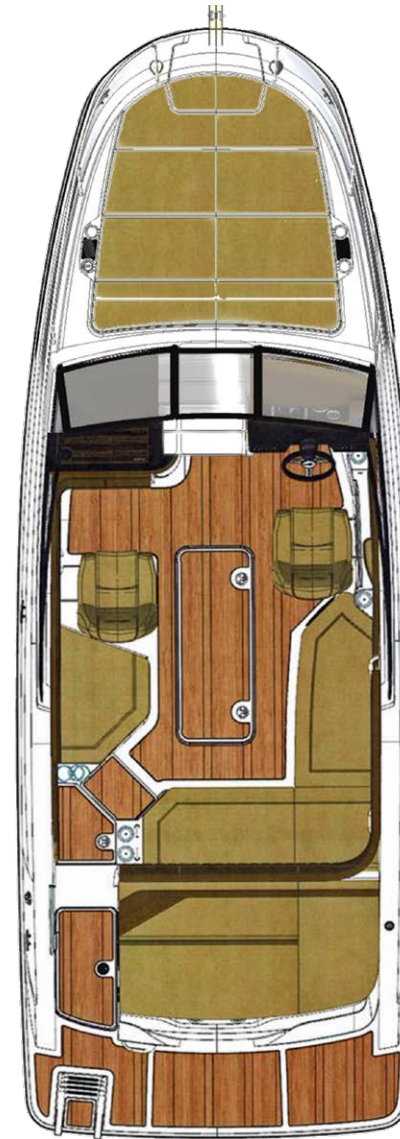

OPTIONS & ACCESSORIES

OPTIONAL PROPULSION

- MerCruiser 4.5L MPI ECT Bravo Three® MCM (250 hp / 186 kW)
- MerCruiser 4.5L MPI ECT Bravo Three® with DTS (250 hp / 186 kW)
- MerCruiser 6.2L MPI ECT Bravo Three® (300 hp / 224 kW)

Non ETC engines available outside EU

CAPTAIN'S PACKAGE

- Bimini Top with Boot, Stainless Steel Ball & Socket Hardware
- Canvas, Cockpit and Tonneau Cover

- Round Cockpit Table, Teak
- Sunpad Walk-Thru Cushion
- Windshield Wiper Starboard

ELEVATION PACKAGE

- Water Sports Tower Black with Bimini Top
- Tower Racks
- Ski Mirror
- Dash Visor

INDIVIDUAL OPTIONS

- Air Compressor
- Boot Stripe – Gelcoat
- Bottom Paint
- Canvas Enclosure package incl: Aft Curtain, Front & Side Curtains
- Carpet Liner, Snap-In (Cockpit)
- Chartplotter / Fishfinder with GPS
- Digital Dash with Mercury VesselView link 9"
- Folding Cockpit Table, Teak
- Infinity, Woven Cockpit Flooring
- LED Package in Cockpit – Blue or White
- Mercury Active Trim
- Mooring Cover, Black
- On Board Battery Charger
- Premier Stereo with extra speakers & subwoofer
- Refrigerator (12 volt) in Cockpit
- Reversible backrest port seat
- SeaDek covering on Swim platform (Gray or Brown)
- Stone Upholstery
- Submersible Swim Platform, Manual Operated
- Sunpad on front deck with Deck Runners
- Toilet – Portable
- Transom shower
- Transom Trailer Trim Switch
- Windlass – Electric with Chain & SST Anchor

BOW & COCKPIT